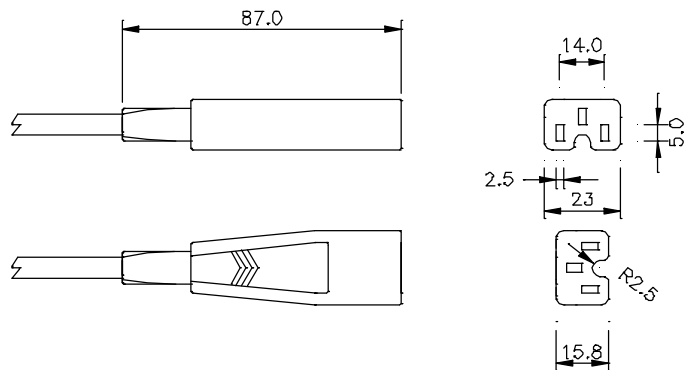

C33

110V American Connector Non-Rewireable Reverse polarity (Female) To UL 817 & UL498 UL Licence No. E193351SP

General Description

The Inner insert is over moulded with a flame retardant PVC

All cordsets are 100% electrically tested

Approved by Underwriters Laboratory (UL) for the following cable

Cord AWG	Cord Type
3 x 16 AWG	HPN

The Company is approved to ISO 9001: 2000 Certificate No. FM 00928

ELBZ7.E193351
Cord Sets and Power-supply Cords Certified for Canada

CONGLETON, CHESHIRE CW12 1PJ UNITED KINGDOM

E193351

Cat. No.	Config	Cord AWG	Cord Type	Electrical Rating (A/V)
Cord Sets – Nondetachable Power Supply Cords – General use.				
C5	NEMA 5-15	18/3	SJT, SVT	10/125
		16/3	SJT, SVT, HPN	13/125
		14/3	SJT	15/125
Cord Sets – Detachable Power Supply Cords – General Use				
C1	C13	18/3	SJT, SVT	10/125
		16/3	SJT, SVT	13/125
		14/3	SJT	15/125
C2	C13	18/3	SJT, SVT	10/125
		16/3	SJT, SVT	13/125
		14/3	SJT	15/125
C33	C13	16/3	HPN	15/125