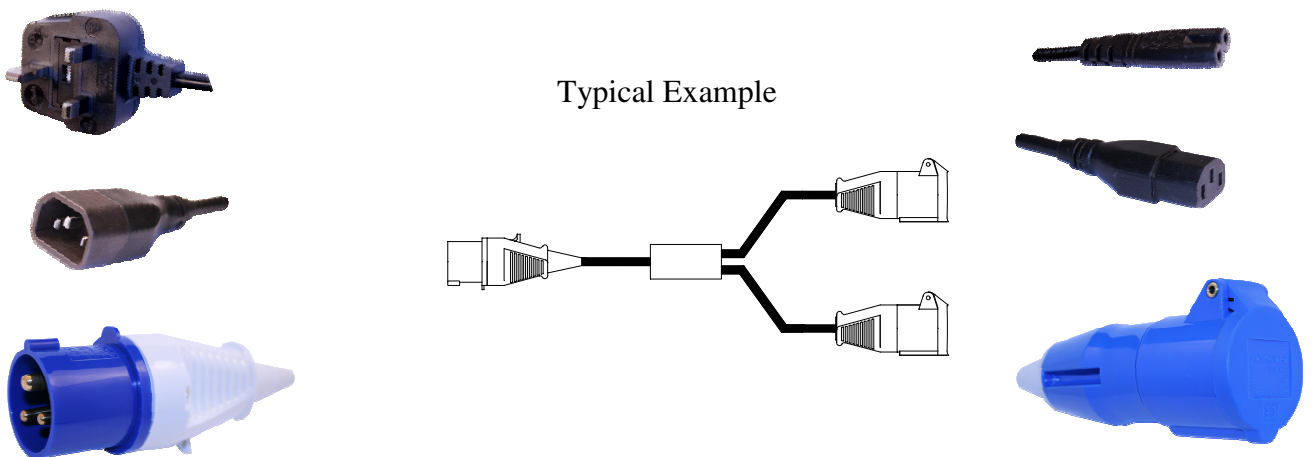

C38 Y Splitter 10 Amp

Eaton Bank Trading Estate Varey Road
Congleton Cheshire CW12 1PJ
Tel: 01260 272132 Fax: 01260 278041
Web: www.clarkecable.co.uk

A	B	C
3x1.00mm ²	2x0.75mm ² 3x0.75mm ² 3x1.00mm ² 3x1.50mm ²	3x0.75mm ²
3x1.50mm ²		3x1.00mm ²
		3x0.75mm ²
		3x1.00mm ²
		3x1.50mm ²

General Description:

The insert is over moulded with resilient flame retardant PVC

Cables from 0.5mm², to 1.5mm² with various combinations i.e. one Male to two Female

All cordsets are 100% electrically tested