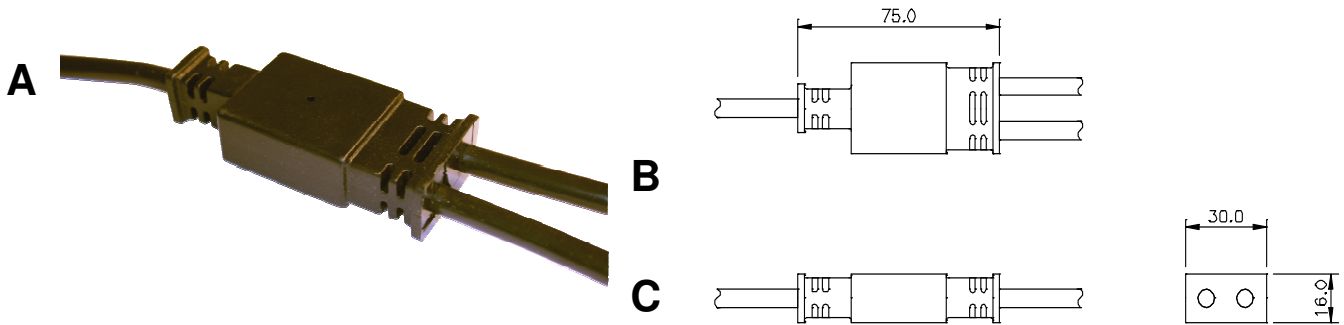

C38 Y Splitter 10 Amp

Eaton Bank Trading Estate Varey Road
Congleton Cheshire CW12 1PJ
Tel: 01260 272132 Fax: 01260 278041
Web: www.clarkecable.co.uk

A	B	C
3x1.00mm ²	2x0.75mm ² 3x0.75mm ² 3x1.00mm ² 3x1.50mm ²	3x0.75mm ²
3x1.50mm ²		3x1.00mm ²
		3x0.75mm ²
		3x1.00mm ²
		3x1.50mm ²

General Description:

The insert is over moulded with resilient flame retardant PVC

Cables from 0.5mm², to 1.5mm² with various combinations i.e. one Male to two Female

All cordsets are 100% electrically tested