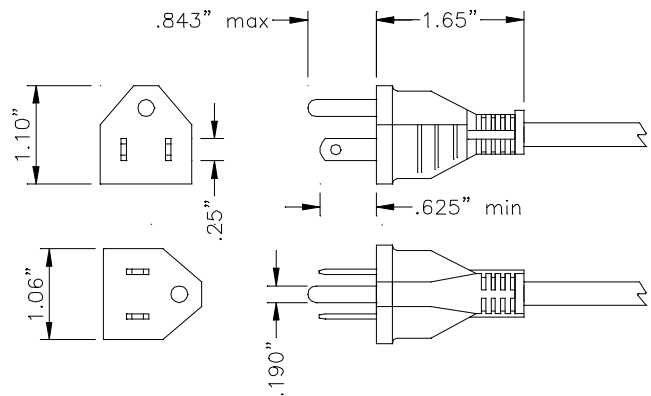

General Description

The pins are integrally moulded into a thermoplastic glass filled polyester carrier

The insert is over moulded with resilient flame retardant PVC

All cordsets are 100% electrically tested

Approved by Underwriters Laboratory (UL) for the following cables

Cable Types

3 x 18 AWG	SVT
3 x 18 AWG	SJT
3 x 16 AWG	SJT (105°C)
3 x 16 AWG	SVT
3 x 16 AWG	HPN
3 x 14 AWG	SJT

The Company is approved to ISO 9001: 2000 Certificate No. FM 00928

CLARKE CABLE LTD

EATON BANK TRADING ESTATE

VARCY RD

CONGLETON, CHESHIRE CW12 1PJ UNITED KINGDOM

E193351

Cat. No.	Config	Cord AWG	Cord Type	Electrical Rating (A/V)
Cord Sets – Nondetachable Power Supply Cords – General use.				
C5	NEMA 5-15	18/3	SJT, SVT	10/125
		16/3	SJT, SVT, HPN	13/125
		14/3	SJT	15/125
Cord Sets – Detachable Power Supply Cords – General Use				
C1	C13	18/3	SJT, SVT	10/125
		16/3	SJT, SVT	13/125
		14/3	SJT	15/125
C2	C13	18/3	SJT, SVT	10/125
		16/3	SJT, SVT	13/125
		14/3	SJT	15/125
C33	C13	16/3	HPN	15/125